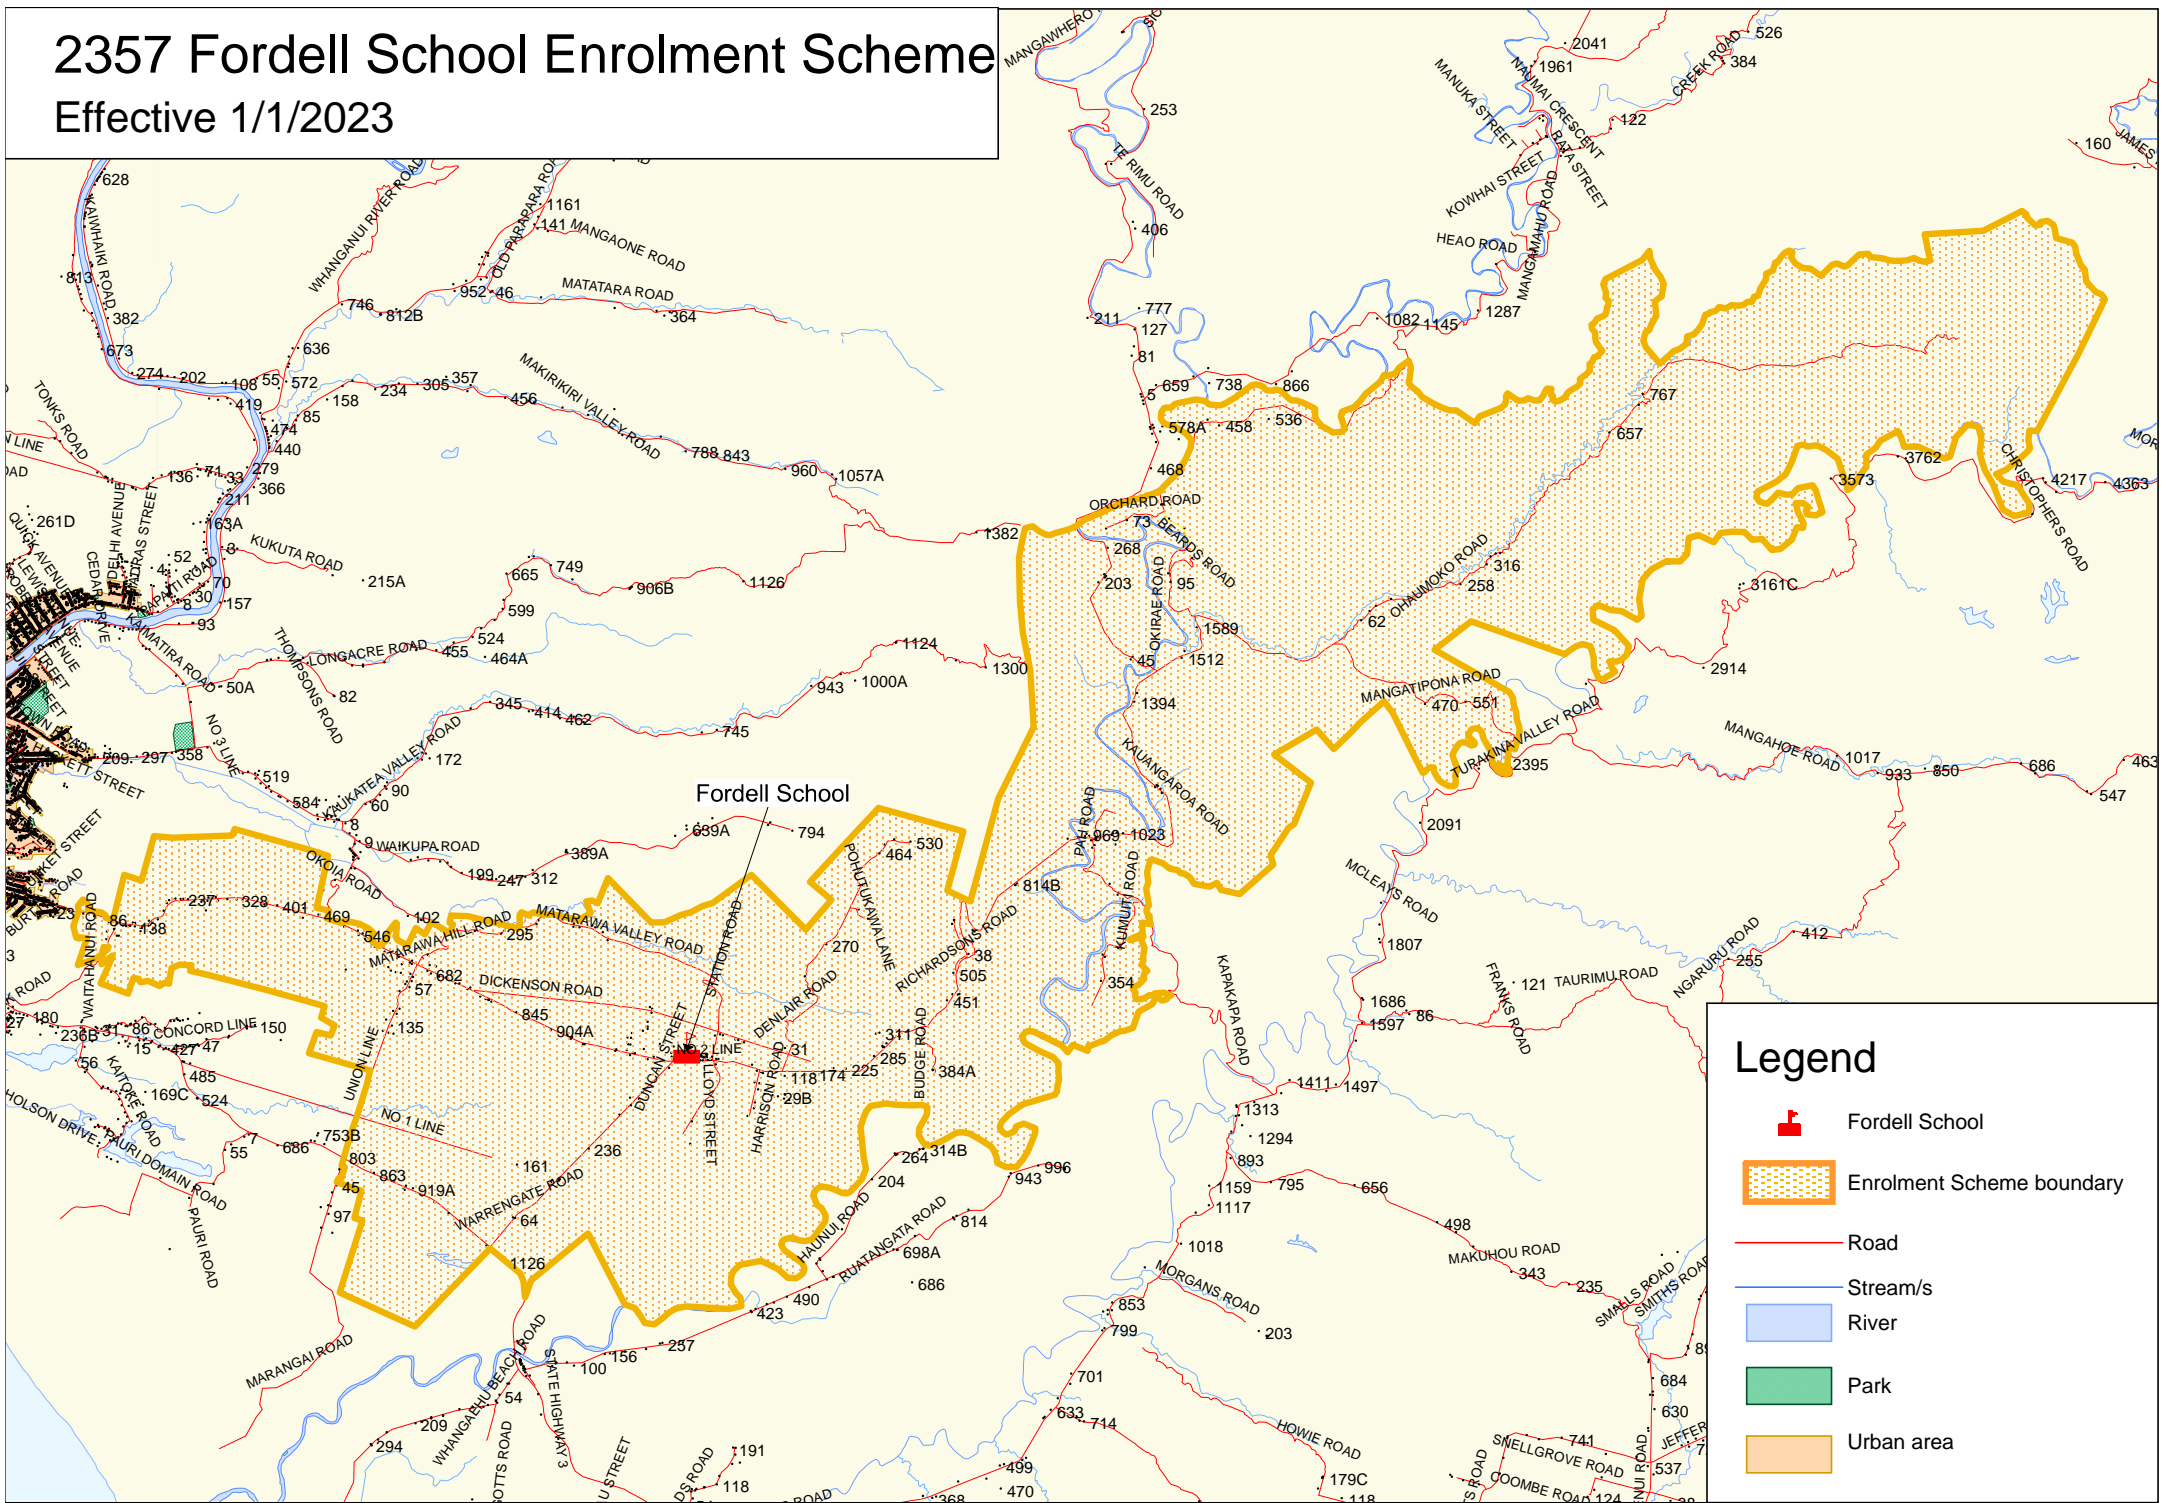

2357 Fordell School Enrolment Scheme

Effective 1/1/2023

Legend

-  Fordell School
-  Enrolment Scheme boundary
-  Road
-  Stream/s
-  River
-  Park
-  Urban area